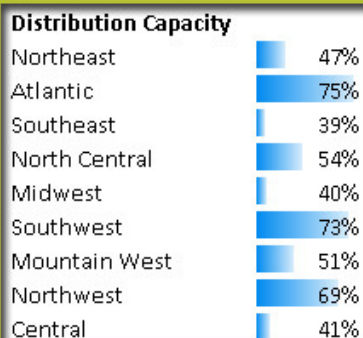

simplifying IT

...TOUGH ENOUGH

Excel 2007 - What Is Conditional Formatting??

It's all just numbers...until you can graphically see what the numbers mean:

Apply some basic rules and let the formatting of your spreadsheet look after itself!